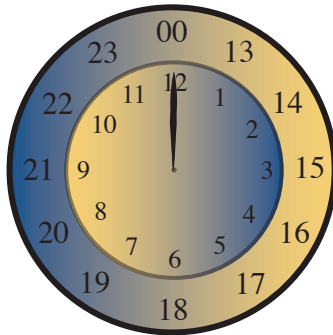

# Telling Time - 24 Hour Clock

The 24 hour clock (also known as the Military Time) is where time is told using the full 24 hours in the day. Convert the bus time table below to the 24 hour clock. An example has been done for you.

Day time      12:00 - Noon  
 Night time      00:00 - Midnight