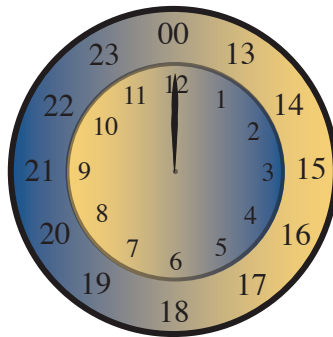

# Telling Time - 24 Hour Clock

The 24 hour clock (also known as the Military Time) is where time is told using the full 24 hours in the day. Convert the bus time table below to the 24 hour clock. An example has been done for you.

Day time      12:00 - Noon  
 Night time      00:00 - Midnight